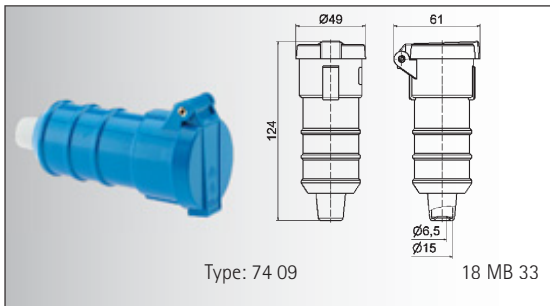

1. **Connector Schuko Type**
2. with self closing hinged lid and cable sleeve
   - protection degree IP 54

blue	74 09	20
grey	74 10	20
black	74 28	20