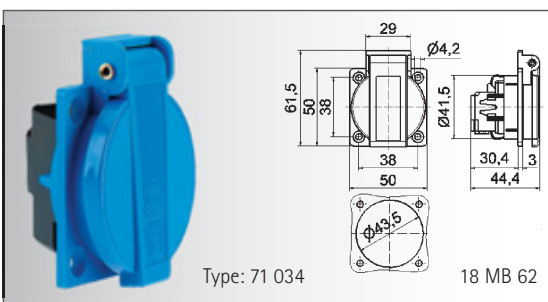

Panel Mounting Socket Outlet Schuko Type

- screwless twin-terminal
- with shutter for child protection
- protection degree IP 54

German system

blue	71 034		20
grey	71 052		20
black	71 050		20

Belgian/French system

blue	71 042		20
grey	71 055		20
black	71 053		20