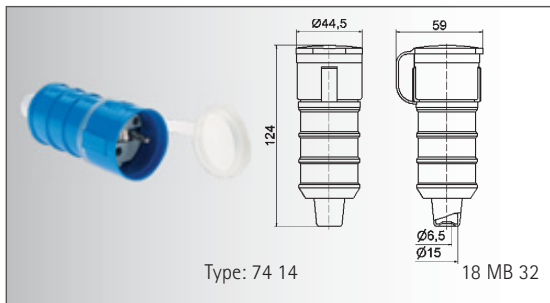

blue	74 09	20
grey	74 10	20
black	74 28	20

- Connector Schuko Type**
- with lid on string and cable sleeve
 - protection degree IP 54 

blue	74 11	20
grey	74 12	20
black	74 31	20

- Connector Schuko Type**
- for Belgian/French system
 - with self closing hinged lid and cable sleeve
 - protection degree IP 54 

blue	74 15	20
------	-------	----

- Connector Schuko Type**
- for Belgian/French system
 - with lid on string and cable sleeve
 - protection degree IP 54 

blue	74 14	20
grey	74 29	20
black	74 30	20

PANEL MOUNTING SOCKET OUTLETS, PLUGS AND APPLIANCE INLETS SCHUKO TYPE WITH FLANGE