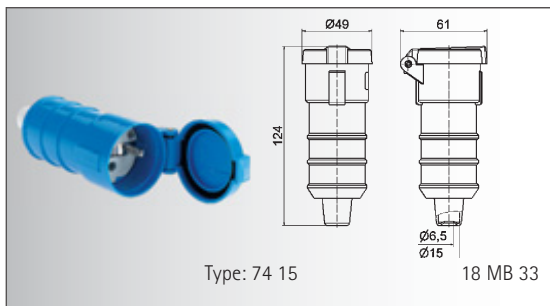

Colour	Cat. No.	Qty
		

- Plug Schuko Type**
- with cable sleeve
 - nickel plated contacts
 - suitable for Belgian/French system
 - protection degree IP 44 

blue	73 02	20
grey	73 03	20
black	73 06	20

- Connector Schuko Type**
- with self closing hinged lid and cable sleeve
 - protection degree IP 54 

blue	74 09	20
grey	74 10	20
black	74 28	20

- Connector Schuko Type**
- with lid on string and cable sleeve
 - protection degree IP 54 

blue	74 11	20
grey	74 12	20
black	74 31	20

- Connector Schuko Type**
- for Belgian/French system
 - with self closing hinged lid and cable sleeve
 - protection degree IP 54 