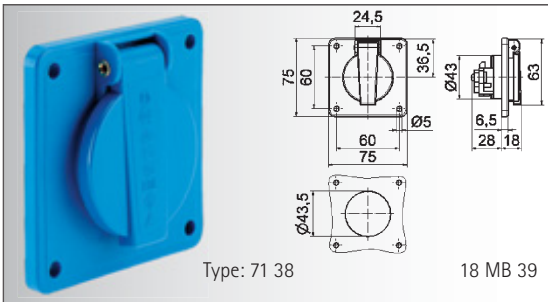

Panel Mounting socket Outlet Schuko Type

- high temperature resistant contact carrier
- terminals according BGV A2
- protection degree IP 44

German system

blue	71 38		20

Belgian/French system

blue	71 40		20