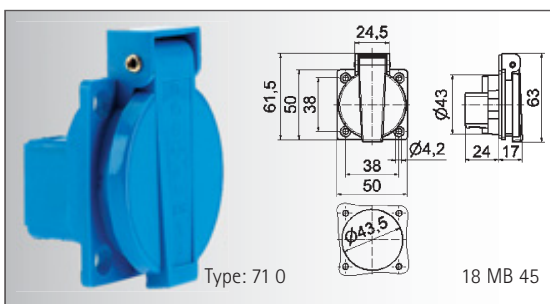

Panel Mounting Socket Outlet Schuko Type

- with hinged lid
- protection degree IP 44

	rear connect.	side connect.	
blue	71 0	71 1	20
grey	71 8	71 00	20
black	71 9	71 01	20