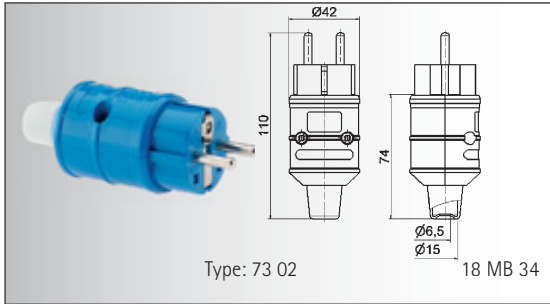

Colour	Cat. No.	Qty
		

- Plug Schuko Type**
- with cable sleeve
 - nickel plated contacts
 - suitable for Belgian/French system
 - protection degree IP 44 

blue	73 02	20
grey	73 03	20
black	73 06	20

- Connector Schuko Type**
- with self closing hinged lid and cable sleeve
 - protection degree IP 54 