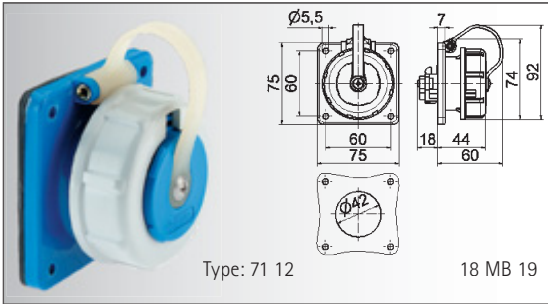

PANEL MOUNTING SOCKET OUTLETS, PLUGS AND APPLIANCE INLETS SCHUKO TYPE WITH FLANGE

16 A/ 250 V ~
VDE 0620, protection degree IP 68

Colour	Cat. No.		Qty

Panel Mounting Socket Outlet Schuko Type

- protection degree IP 68

German system

blue	71 12	10
grey	71 19	10

Belgian/French system

blue	71 53	10
grey	71 028	10