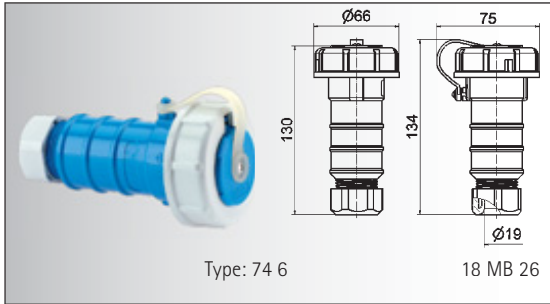

CONNECTORS AND MULTIPLE SOCKET OUTLETS SCHUKO TYPE

16 A/ 250 V~, VDE 0620
protection degree IP 44, IP 67, IP 68

Colour	Cat. No.		Qty

Connector Schuko Type
German system

blue	74 6	10
grey	74 7	10

Belgian/French system

blue	74 16	10
grey	74 55	10

- protection degree IP 68