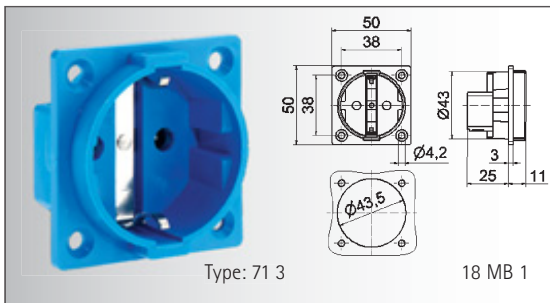

- protection degree IP 44 

blue 72 4 20
grey 72 5 20
black 72 6 20

Surface Mounting Socket Outlet Schuko Type

- switched and electrical interlocking
- protection degree IP 67

76 100 1

Panel Mounting Socket Outlet Schuko Type