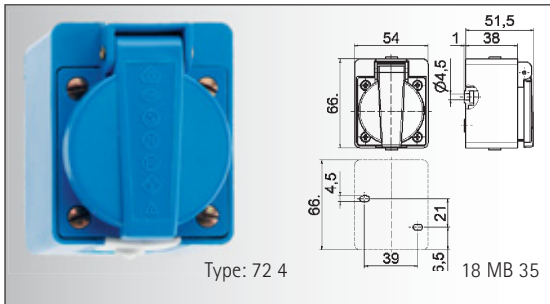

Surface Mounting Socket Outlet Schuko Type

- protection degree IP 44

blue 72 4 20
grey 72 5 20
black 72 6 20