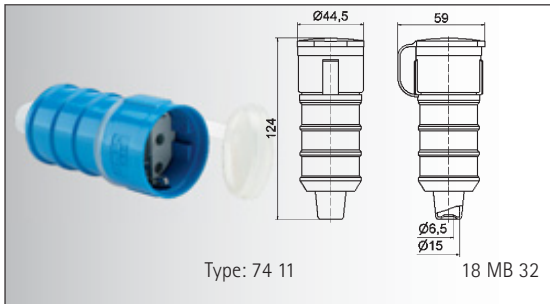

Colour	Cat. No.	Qty
		

- Plug Schuko Type**
- with cable sleeve
 - nickel plated contacts
 - suitable for Belgian/French system
 - protection degree IP 44 

blue	73 02	20
grey	73 03	20
black	73 06	20

- Connector Schuko Type**
- with self closing hinged lid and cable sleeve
 - protection degree IP 54 

blue	74 09	20
grey	74 10	20
black	74 28	20

- Connector Schuko Type**
- with lid on string and cable sleeve
 - protection degree IP 54 

blue	74 11	20
grey	74 12	20
black	74 31	20

- Connector Schuko Type**
- for Belgian/French system
 - with self closing hinged lid and cable sleeve
 - protection degree IP 54 