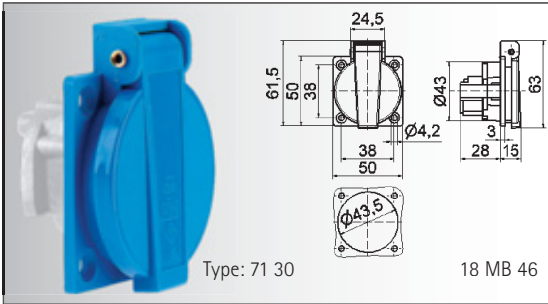

PANEL MOUNTING SOCKET OUTLETS SCHUKO TYPE

16 A/ 250 V ~
VDE 0620

Colour	Cat. No.	Cat. No.	Qty
	rear connection	side connection	

Panel Mounting Socket Outlet Schuko Type

- terminals according BGV A2
- contact carrier Polyamide 6
- protection degree IP 44

blue	71 30	71 29	20
grey	71 32	71 31	20
black	71 34	71 33	20