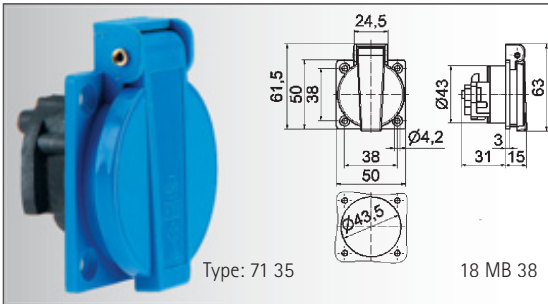

Panel Mounting Socket Outlet Schuko Type

- high temperature resistant contact carrier
- terminals according BGV A2
- protection degree IP 44

May be fitted with auxiliary contact see page 207.

German system

blue	71 35		20
grey	71 36		20
black	71 37		20

Belgian/French system

blue	71 39		20
grey	71 42		20