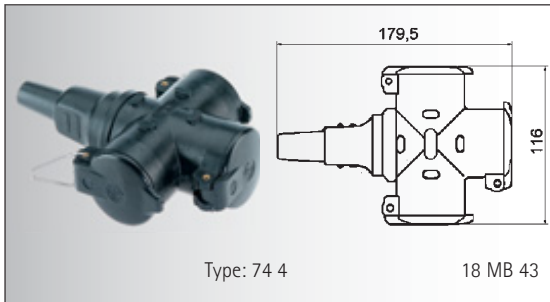

Belgian/French system

blue	74 32	1
------	-------	---

- with protective cover and suspension clip
- protection degree IP 67 

Three-Way Connector Schuko Type

black	74 4	1
-------	------	---

- (butyl-rubber)
- 3 hinged lid, sleeve, suspension clip
- according to 620 s./7.80 § 25
- protection degree IP 44