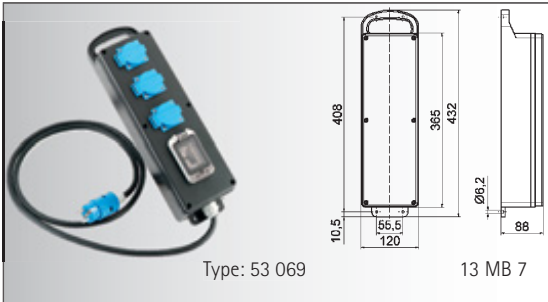

MULTI SOCKET OUTLETS SCHUKO TYPE, EXTENSION CABLES

16 A/ 250 V ~
VDE 0620, protection degree IP 44 and IP 67, IP 68

Cat. No.

13 MB 7

Distributor Schuko Type

53 069

input:
plug schuko type
with 1,8 m H07RN-F3G2,5 mm
outlet:
3 x **socket-outlet schuko type**
with RCD 25/0,03 A/ 2pol.

- protection degree IP 44
- Other equipments on request.