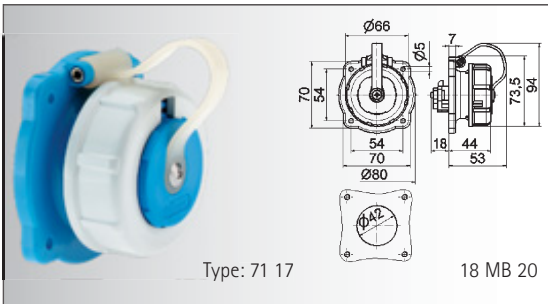

Belgian/French system

blue	71 53	10
grey	71 028	10

Panel Mounting Socket Outlet Schuko Type

- protection degree IP 68 

German system

blue	71 18	10
grey	71 20	10

Belgian/French system

blue	71 029	10
grey	71 030	10