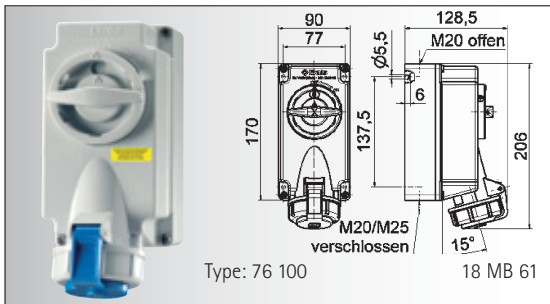

Surface Mounting Socket Outlet Schuko Type

- switched and electrical interlocking
- protection degree IP 67

76 100 1