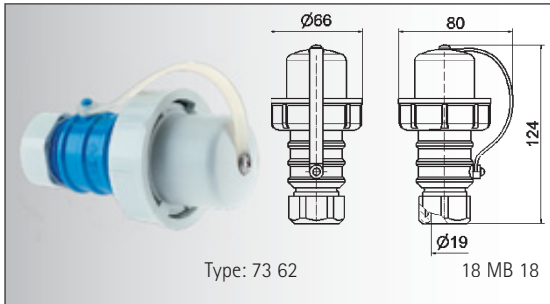

Plug Schuko Type

- with closure cap
- according to the EC-directive 94/9/EG for explosive areas
- with EC-type examination certificate
- -Zone 22
- protection degree IP 67

blue 73 62 1