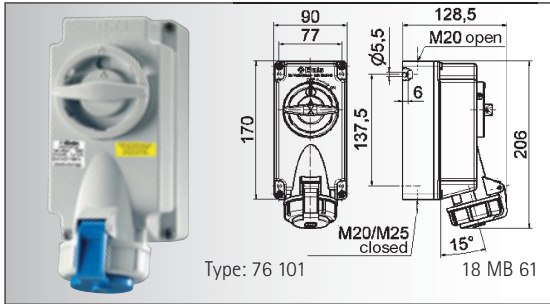

Appliance Inlets
with Flange
IP degree 68
Page 119

Connectors
IP degree 68
Page 120

Three-Way Connectors
Page 120

Multi Socket
Outlets
Page 120, 121

Extension
Cables
Page 121

Colour	Cat. No.		Qty
--------	----------	--	-----