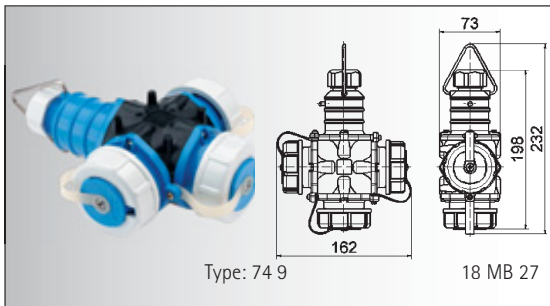

Three-Way Connector Schuko Type

German system

blue	74 9	1

Belgian/French system

blue	74 32	1

- with protective cover and suspension clip
- protection degree IP 67