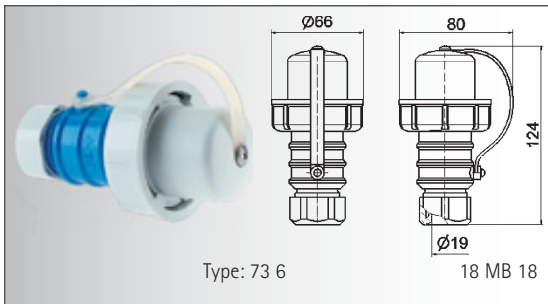

Plug Schuko Type

- with closure cap
- protection degree IP 68

blue	73 6	10
grey	73 7	10