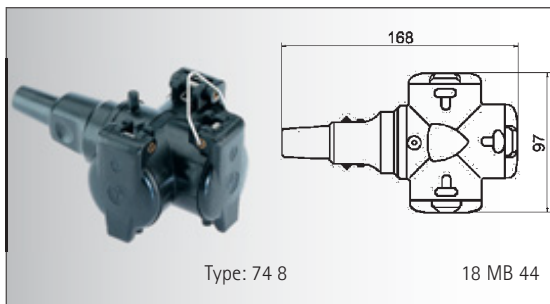

Belgian/French system

blue	74 32	1
------	-------	---

- with protective cover and suspension clip
- protection degree IP 67 

Three-Way Connector Schuko Type

black	74 4	1
-------	------	---

- (butyl-rubber)
- 3 hinged lid, sleeve, suspension clip
- according to 620 s./7.80 § 25
- protection degree IP 44