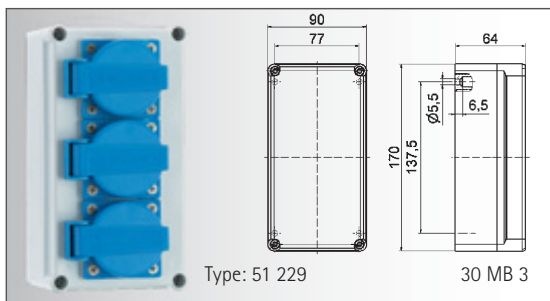

Multiple Socket Outlet Schuko Type

	51 229	1

- with three socket-outlet schuko type
- cable entry:
  1xM20 on top (open)
  1xM20 and M 25 at bottom (closed)
- protection degree IP 20