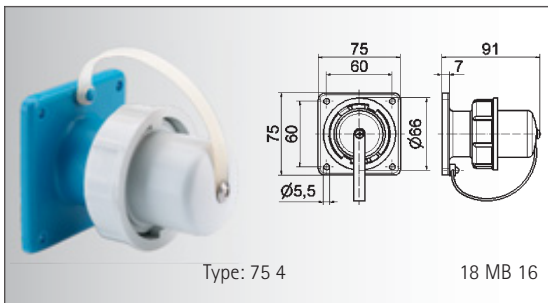

Panel Mounting Socket Outlet Schuko Type

- protection degree IP 68 

blue	71 17	10
grey	71 21	10

Plug Schuko Type

- with closure cap
- protection degree IP 68 

blue	73 6	10
grey	73 7	10

Appliance Inlet with Flange Schuko Type