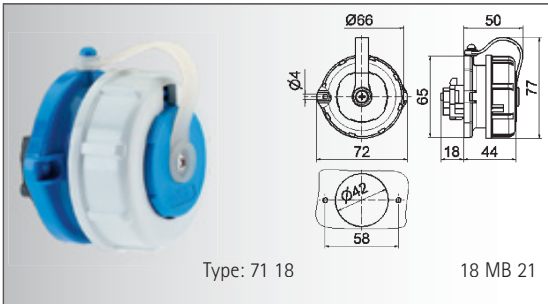

Panel Mounting Socket Outlet Schuko Type

- protection degree IP 68

German system

blue	71 18	10
grey	71 20	10

Belgian/French system

blue	71 029	10
grey	71 030	10