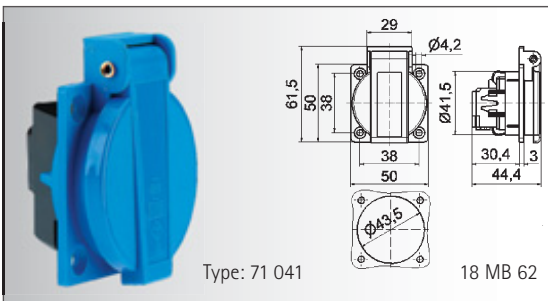

PANEL MOUNTING SOCKET OUTLETS SCHUKO TYPE SCREWLESS WITH TWIN TERMINAL

16 A/ 250 V ~
protection degree IP 54

Panel Mounting Socket Outlet Schuko Type

- screwless twin-terminal
- protection degree IP 54

blue	71 041		20
grey	71 049		20
black	71 047		20